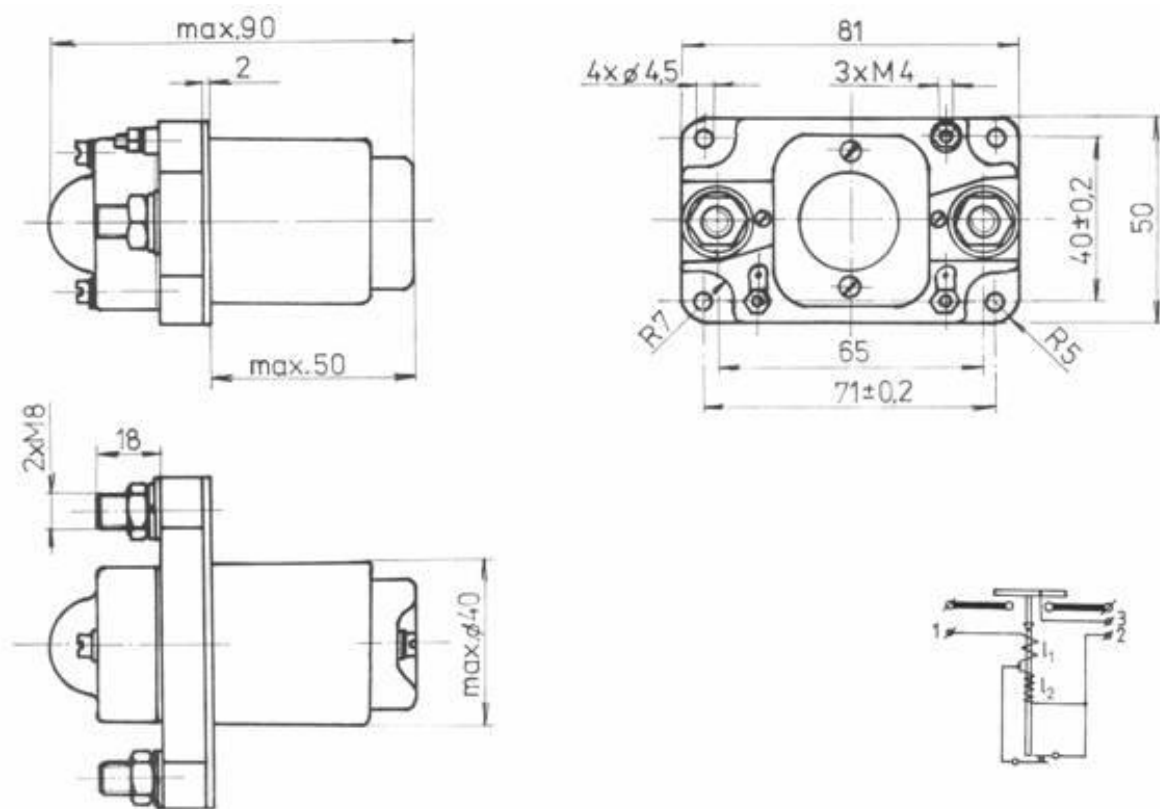

SPD Kroměříž, a.s.

CONTACTOR 27V/ 200A-S 200

type 9443 330

NOMINAL VOLTAGE	27 V
NOMINAL CURRENT	200 A
CURRENT IN WINDING	0,5 A
SWITCHING ON CURRENT max.	5 A
DUTY	CONTINUOUS
WEIGHT	0,55 kg

If you are interested in product please send our inquiry to e-mail: spd@spd-km.cz

SPD Kroměříž a.s.

Kaplanova 1852/1e

767 01 Kroměříž

IČO: 25571877

DIČ: CZ25571877